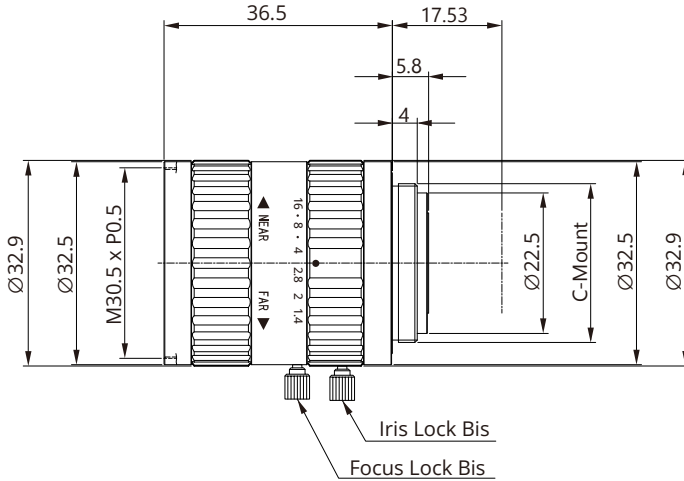

Lens Dimensions (units in mm)

Specifications

Camera Information

Focal Length	12.5 mm
Aperture	F1.4
Lens D-FOV	46.6°
Lens H-FOV	39°
Lens V-FOV	30.3°
TTL	54.03 mm
MBFL	11.73 mm
MOD	0.15 m
TV Distortion	-0.8%
Image Size	2/3"
Resolution	5MP
Focusing Range (m)	0.15~∞
Shooting Range at MO.D.	110 mm x 82.5 mm
Filter Thread	M30.5×P0.5 mm

Environmental and Mechanical

Operating Temperature	20°C to +60°C
Size	Ø32.9×42.3 mm
Weight	60 grams
Material	Metal
Operation Focal	Manual with Lock
Operation Zoom	Fixed
Operation Iris	Manual with Lock
Mount Type	C-Mount

Order Information

Part Number	Description
C2305500FF	C-Mount Lens 12mm Fixed Focal Length Aperture Range From F1.4 ~ Close Up To 5 Megapixel Resolution

Compatible With C-Mount Cameras