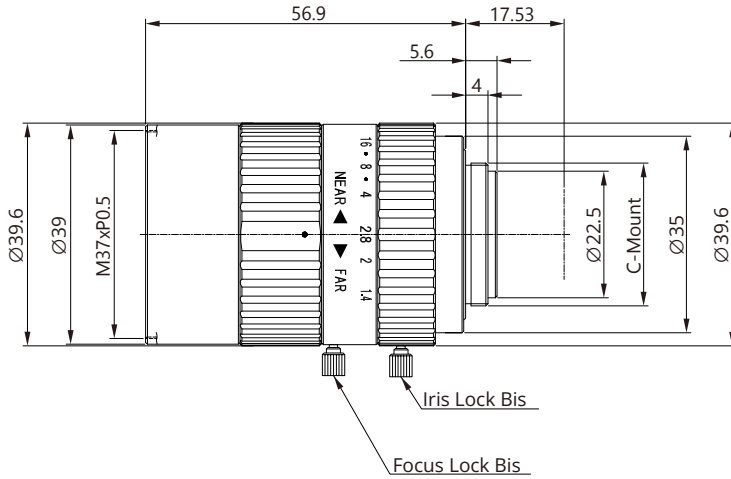

### Lens Dimensions (units in mm)

#### Camera Information

Focal Length	50 mm
Aperture	F1.4
Lens D-FOV	13.04°
Lens H-FOV	10.46°
Lens V-FOV	7.86°
TTL	74.43 mm
MBFL	11.93 mm
MOD	0.3 m
TV Distortion	-0.8%
Image Size	2/3"
Resolution	5MP
Focusing Range (m)	0.3~∞
Shooting Range at MO.D.	53.01 mm x 39.76 mm
Filter Thread	M37xP0.5 mm

#### Environmental and Mechanical

Operating Temperature	20°C to +60°C
Size	$\varnothing 39.6 \times 62.5$ mm
Weight	128 grams
Material	Metal
Operation Focal	Manual with Lock
Operation Zoom	Fixed
Operation Iris	Manual with Lock
Mount Type	C-Mount

### Order Information

Part Number	Description
C2305500FF	C-Mount Lens 50mm Fixed Focal Length Aperture Range From F1.4 ~ F16 Up To 5 Megapixel Resolution

Compatible With C-Mount Cameras